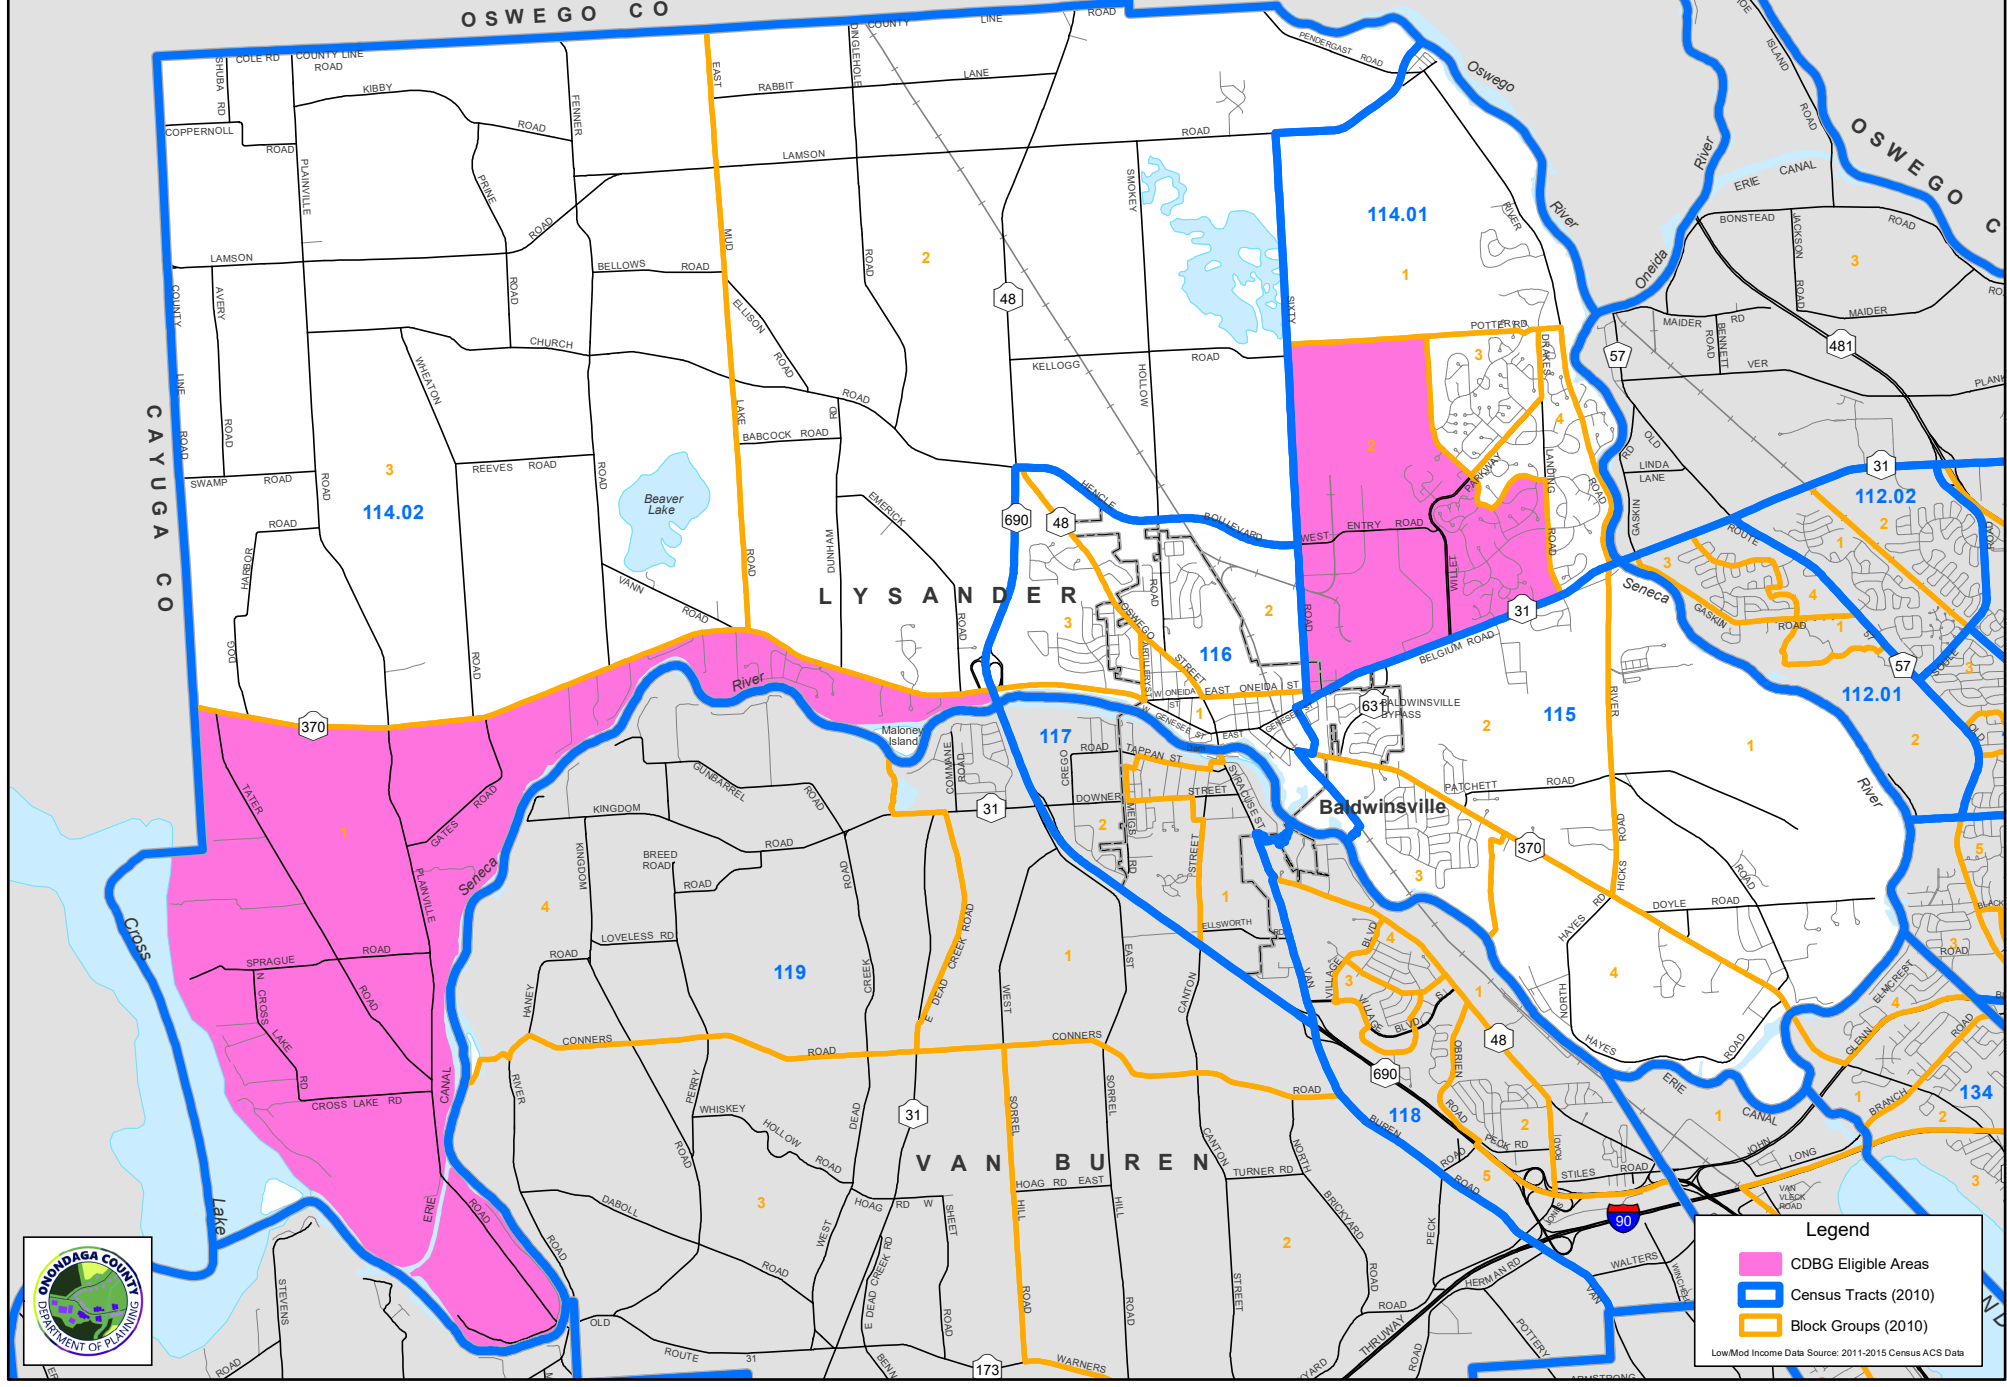

TOWN OF LYSANDER COMMUNITY DEVELOPMENT BLOCK GRANT 2025 ELIGIBLE AREAS

Legend

- CDBG Eligible Areas
- Census Tracts (2010)
- Block Groups (2010)

Low/Mod Income Data Source: 2011-2015 Census ACS Data